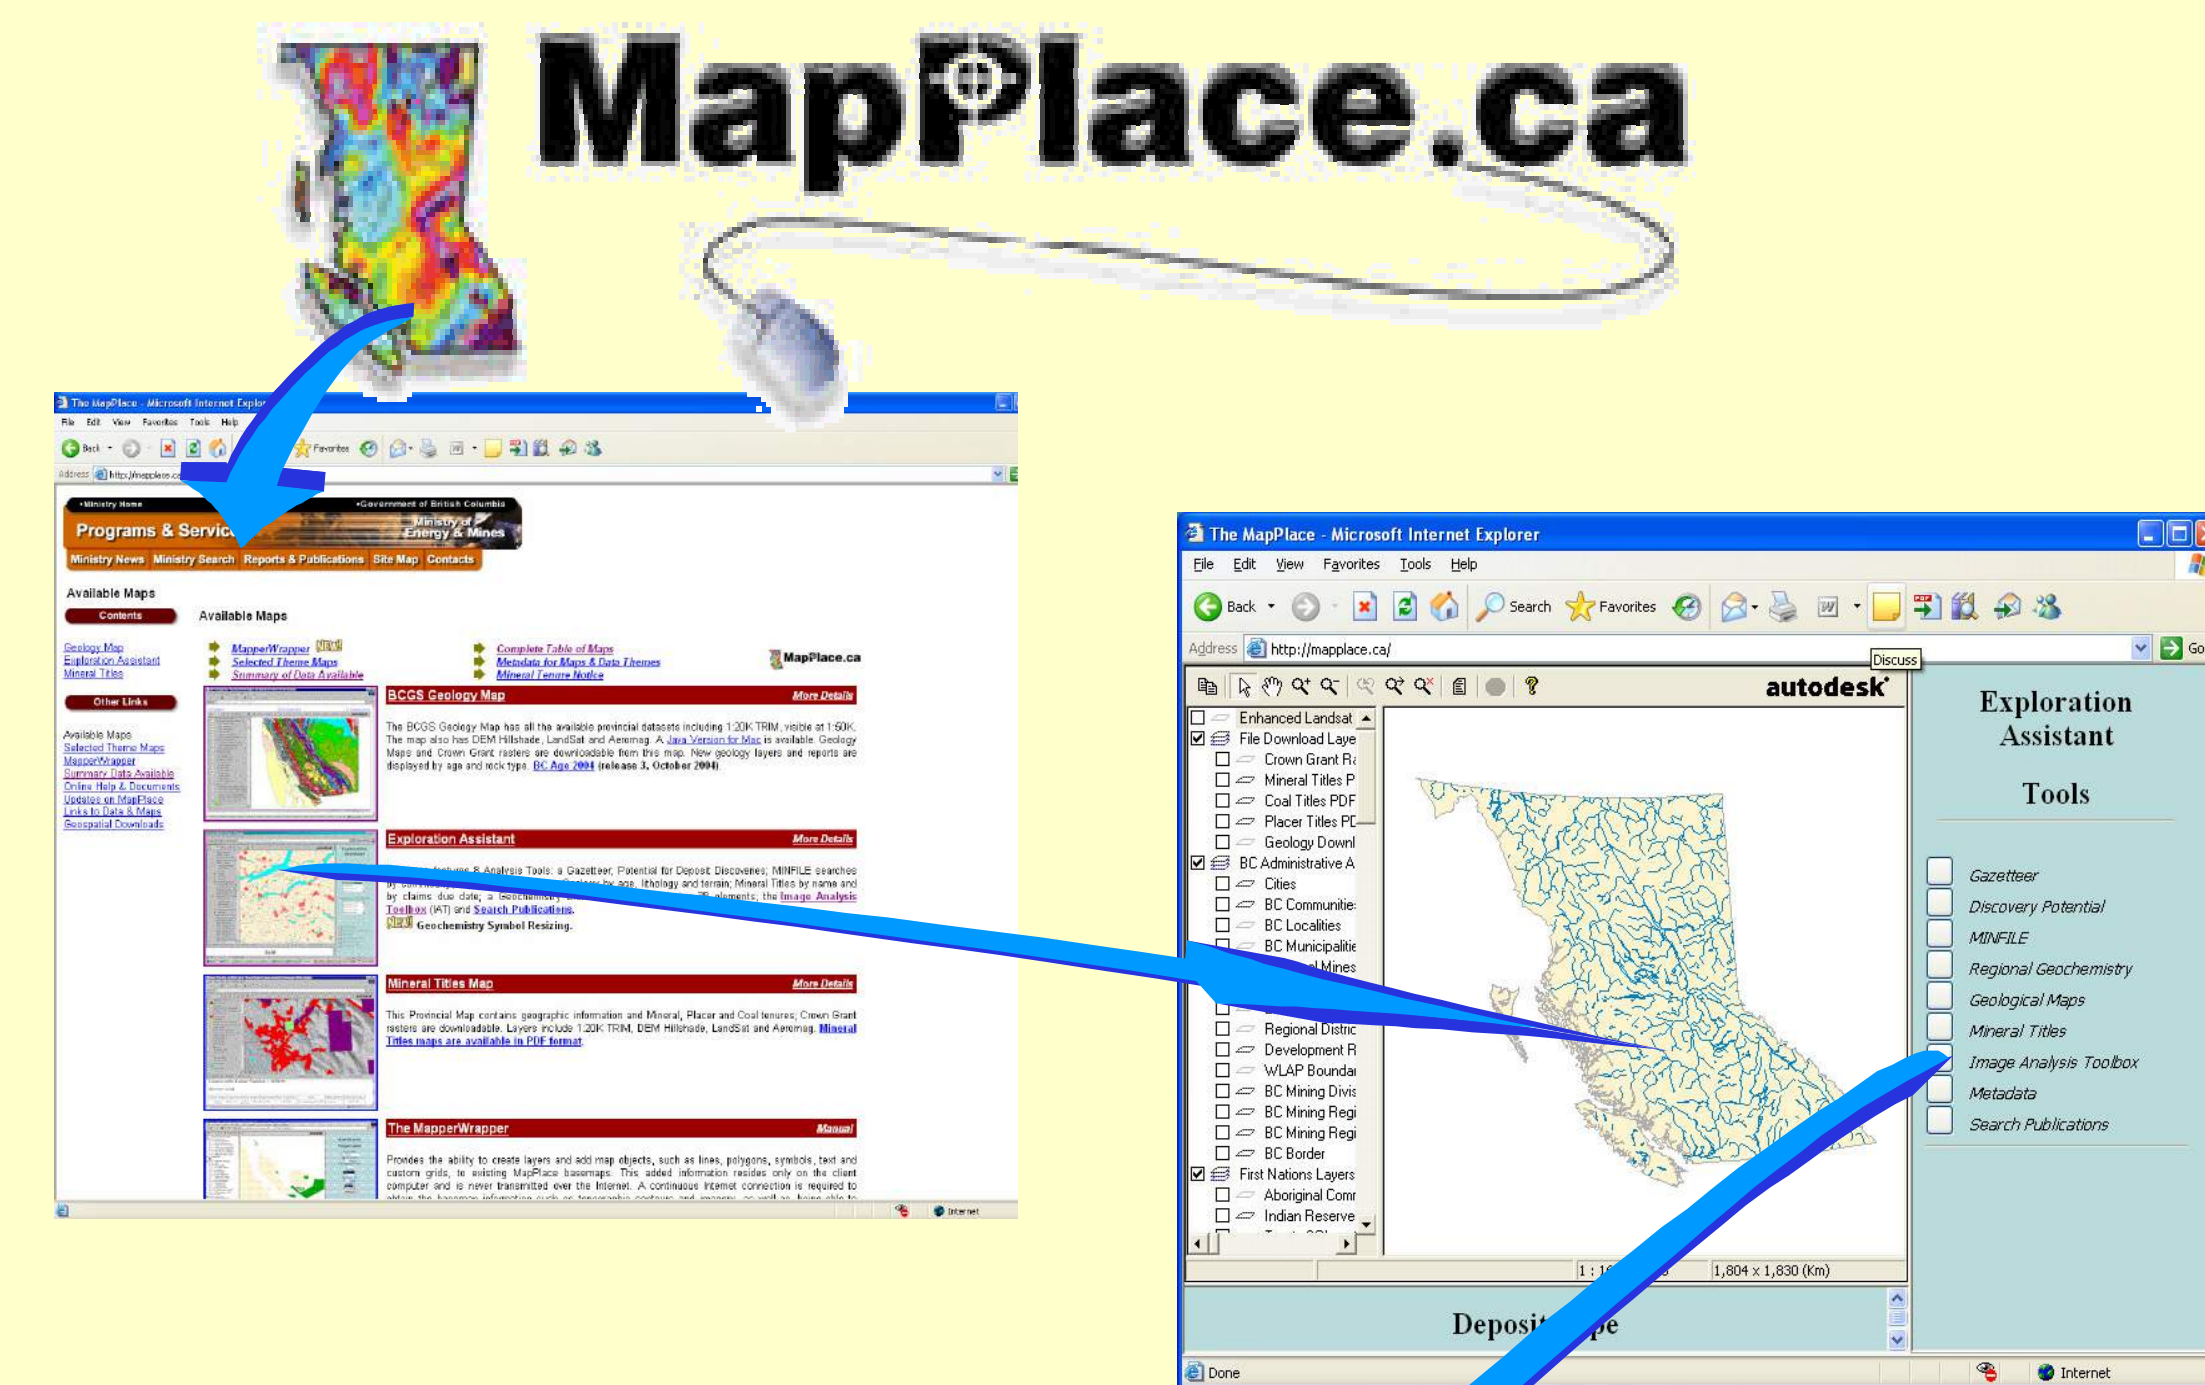

ASTER

Site Navigation

Collection Date

Link to Image Source

Products

Anaglyph MapPlace Map

Low Res Virtual Reality Files

Google Earth

DEM

Download Page

Stereo Pair Images

Mineral Maps

High Res Virtual Reality Files