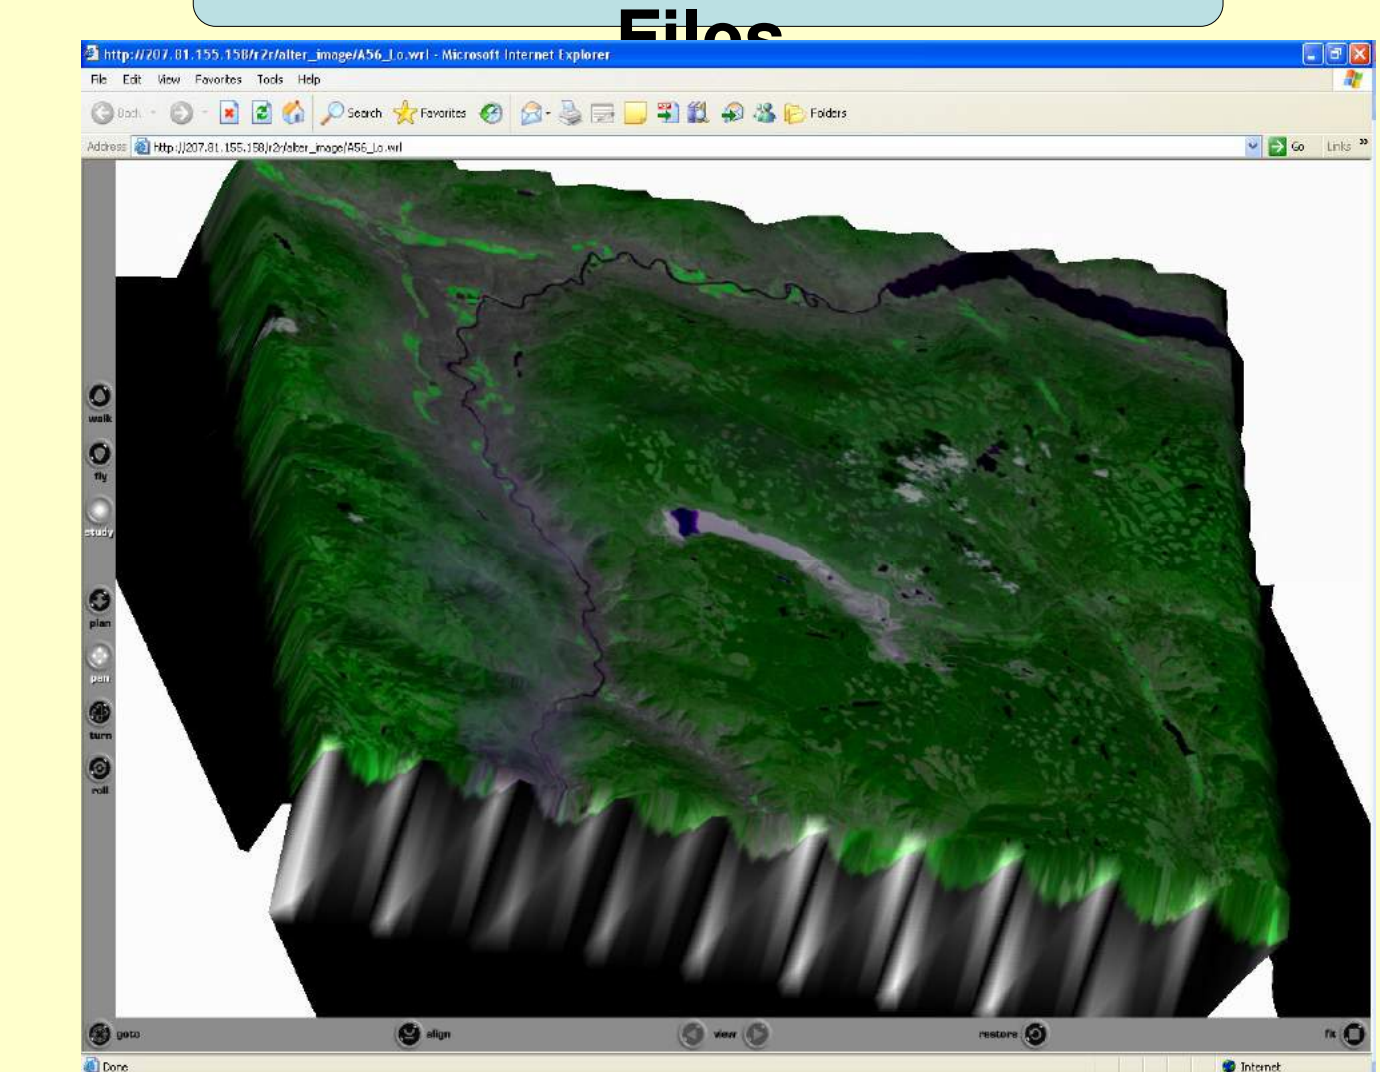

ASTER

Site Navigation

Collection Date

Link to Image Source

Products

Anaglyph MapPlace Map

Low Res Virtual Reality Files

Google Earth

DEM

Download Page

Stereo Pair Images

Mineral Maps

High Res Virtual Reality Files