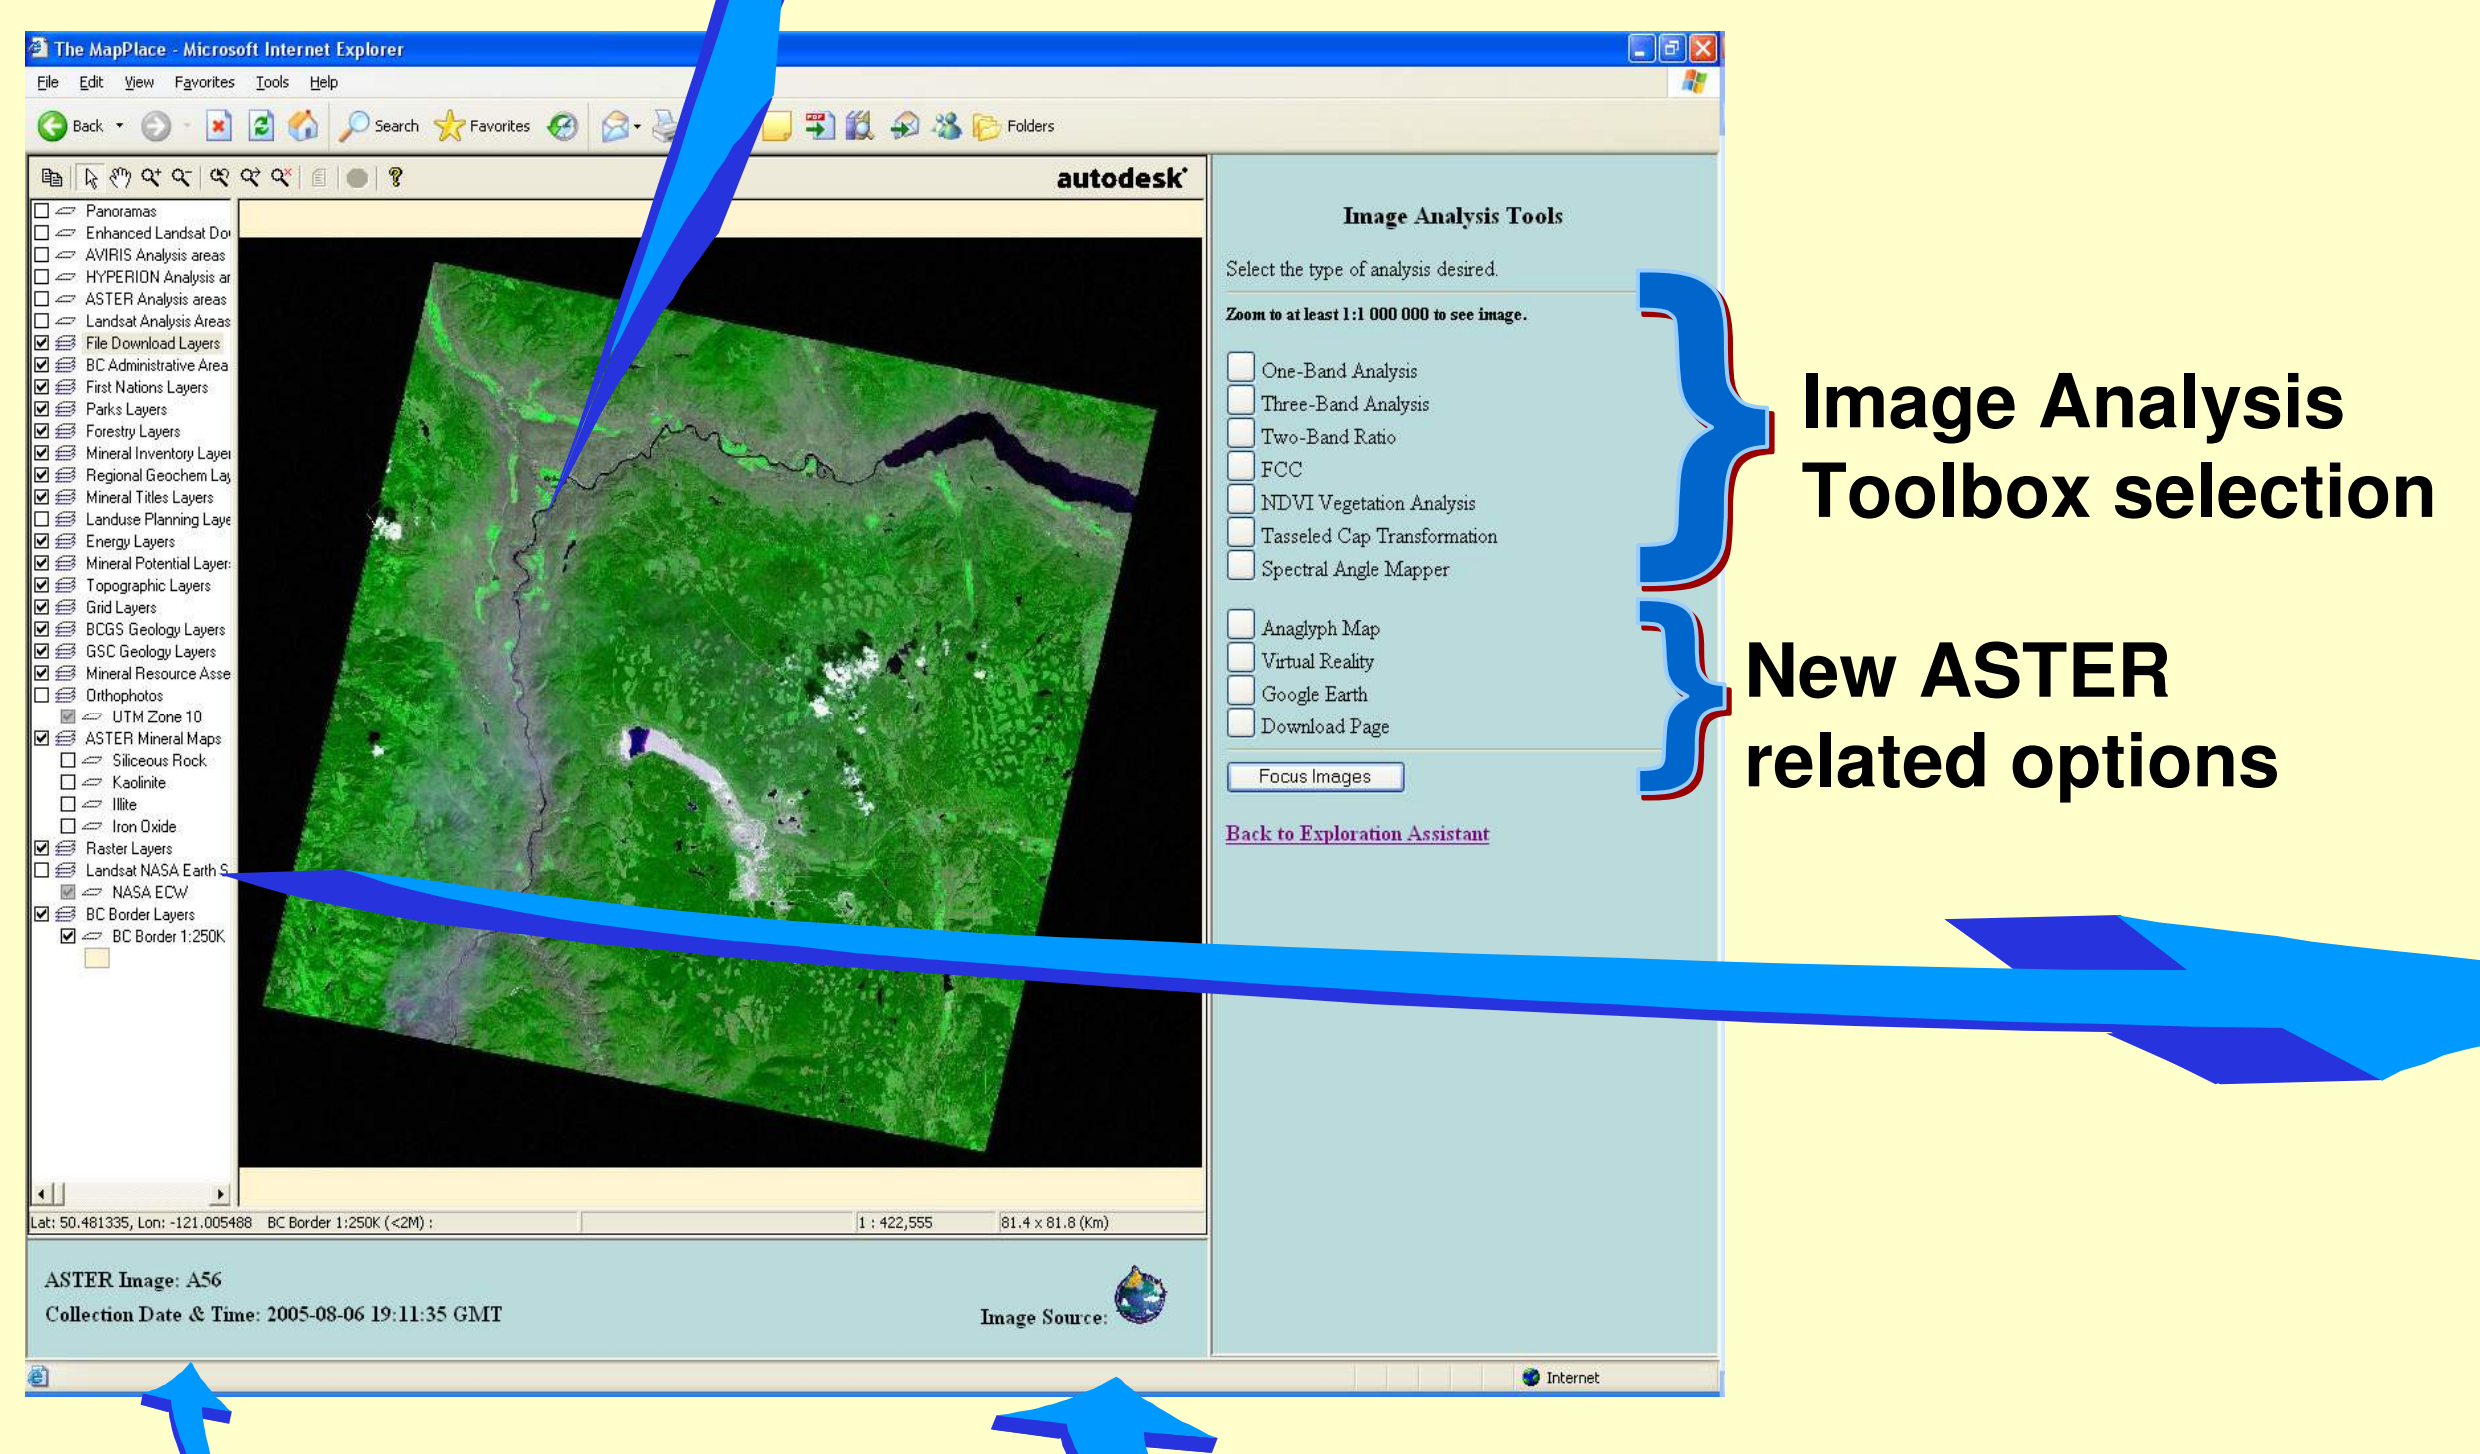

ASTER

Site Navigation

Collection Date

Link to Image Source

Products

Anaglyph MapPlace Map

Low Res Virtual Reality Files

Google Earth

DEM

Download Page

Stereo Pair Images

Mineral Maps

High Res Virtual Reality Files