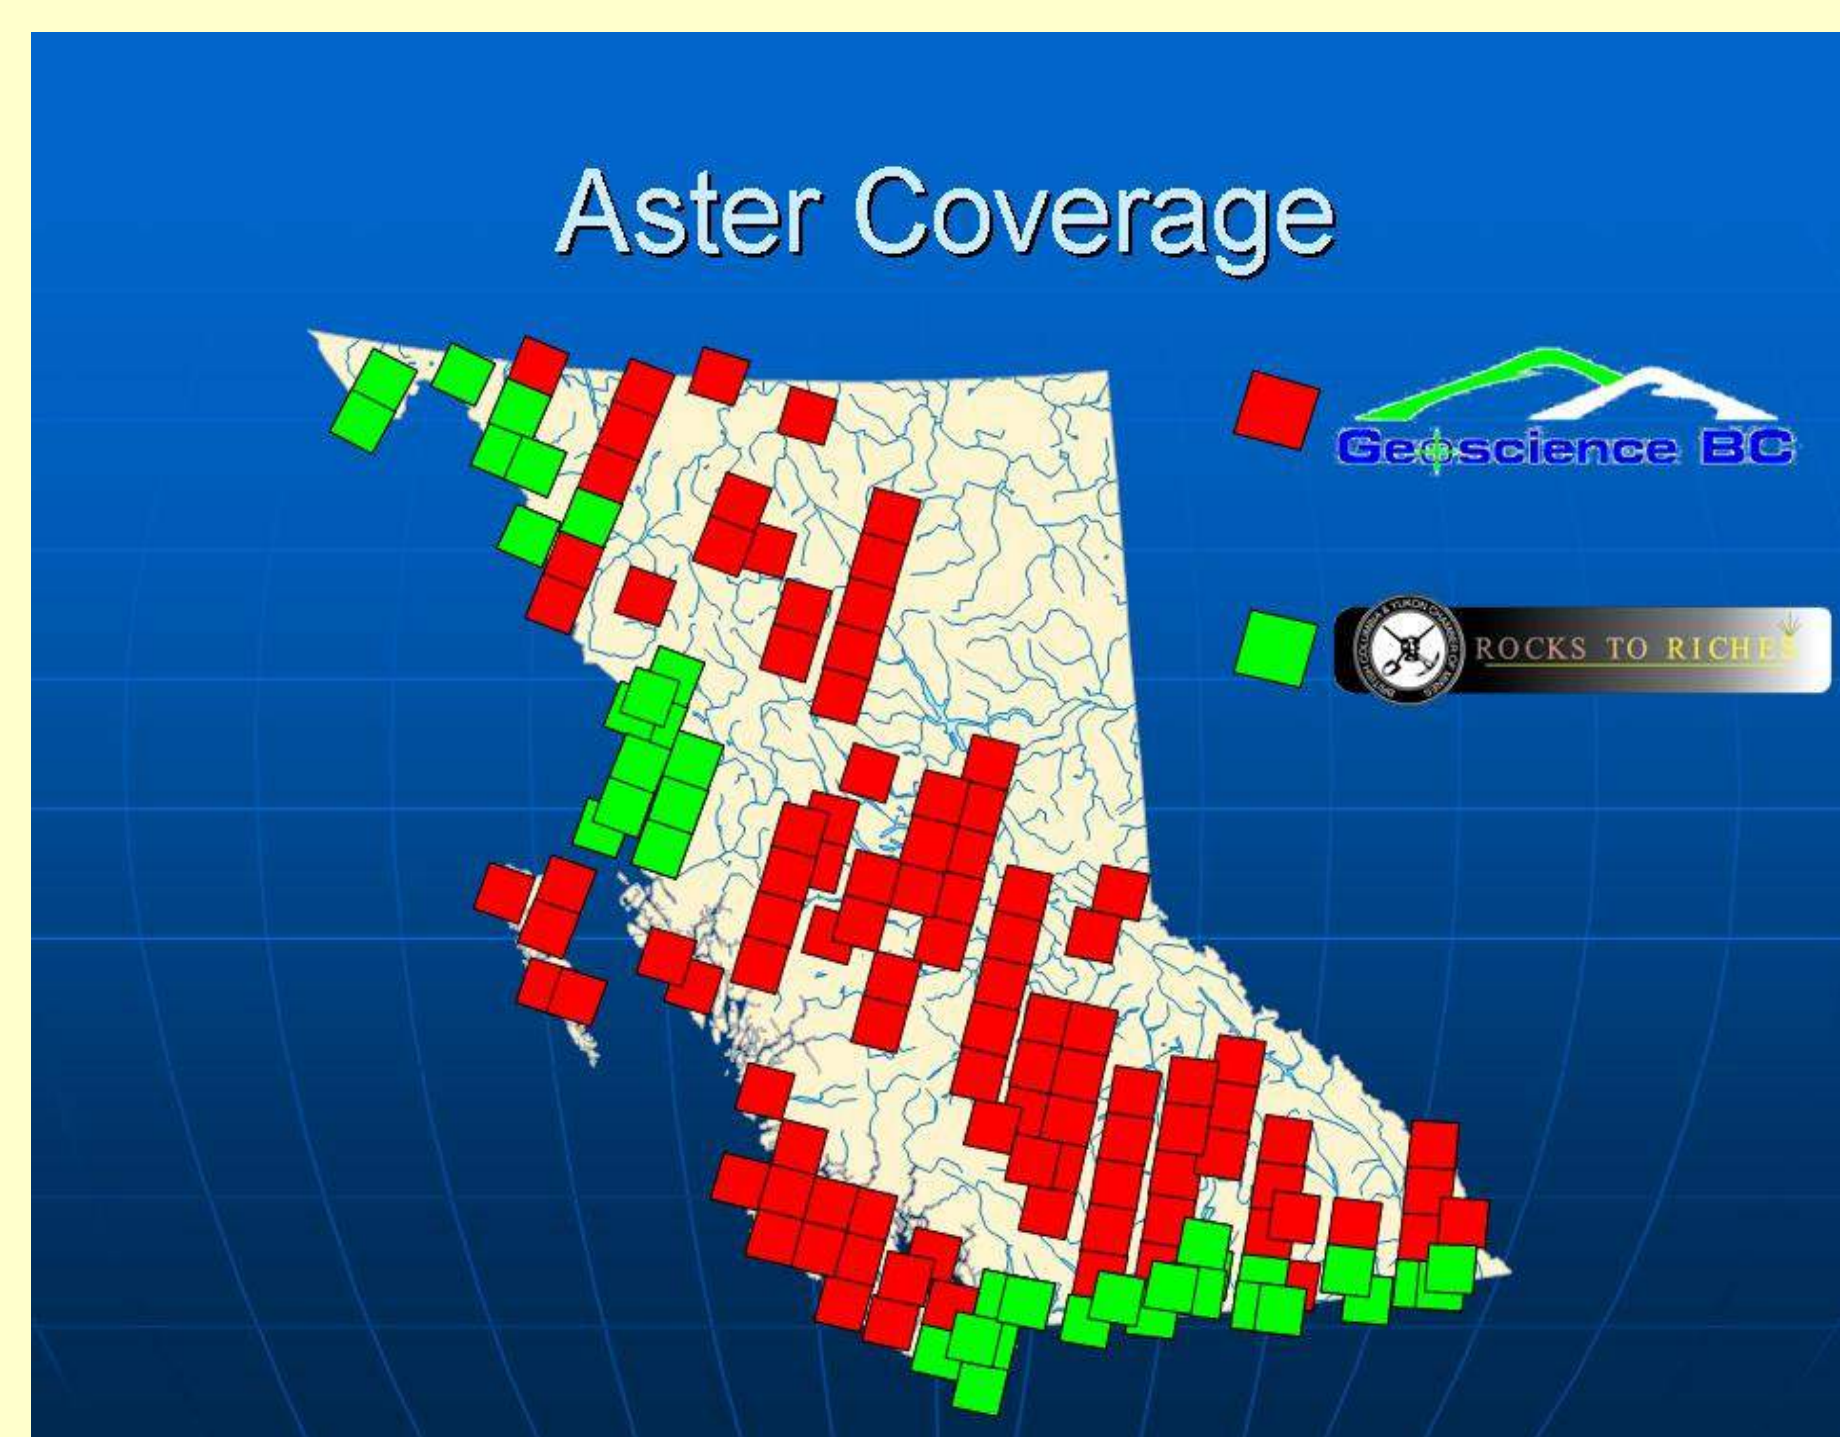

ASTER

Site Navigation

Collection Date

Link to Image Source

Products

Anaglyph MapPlace Map

Low Res Virtual Reality Files

Google Earth

DEM

Download Page

Stereo Pair Images

Mineral Maps

High Res Virtual Reality Files