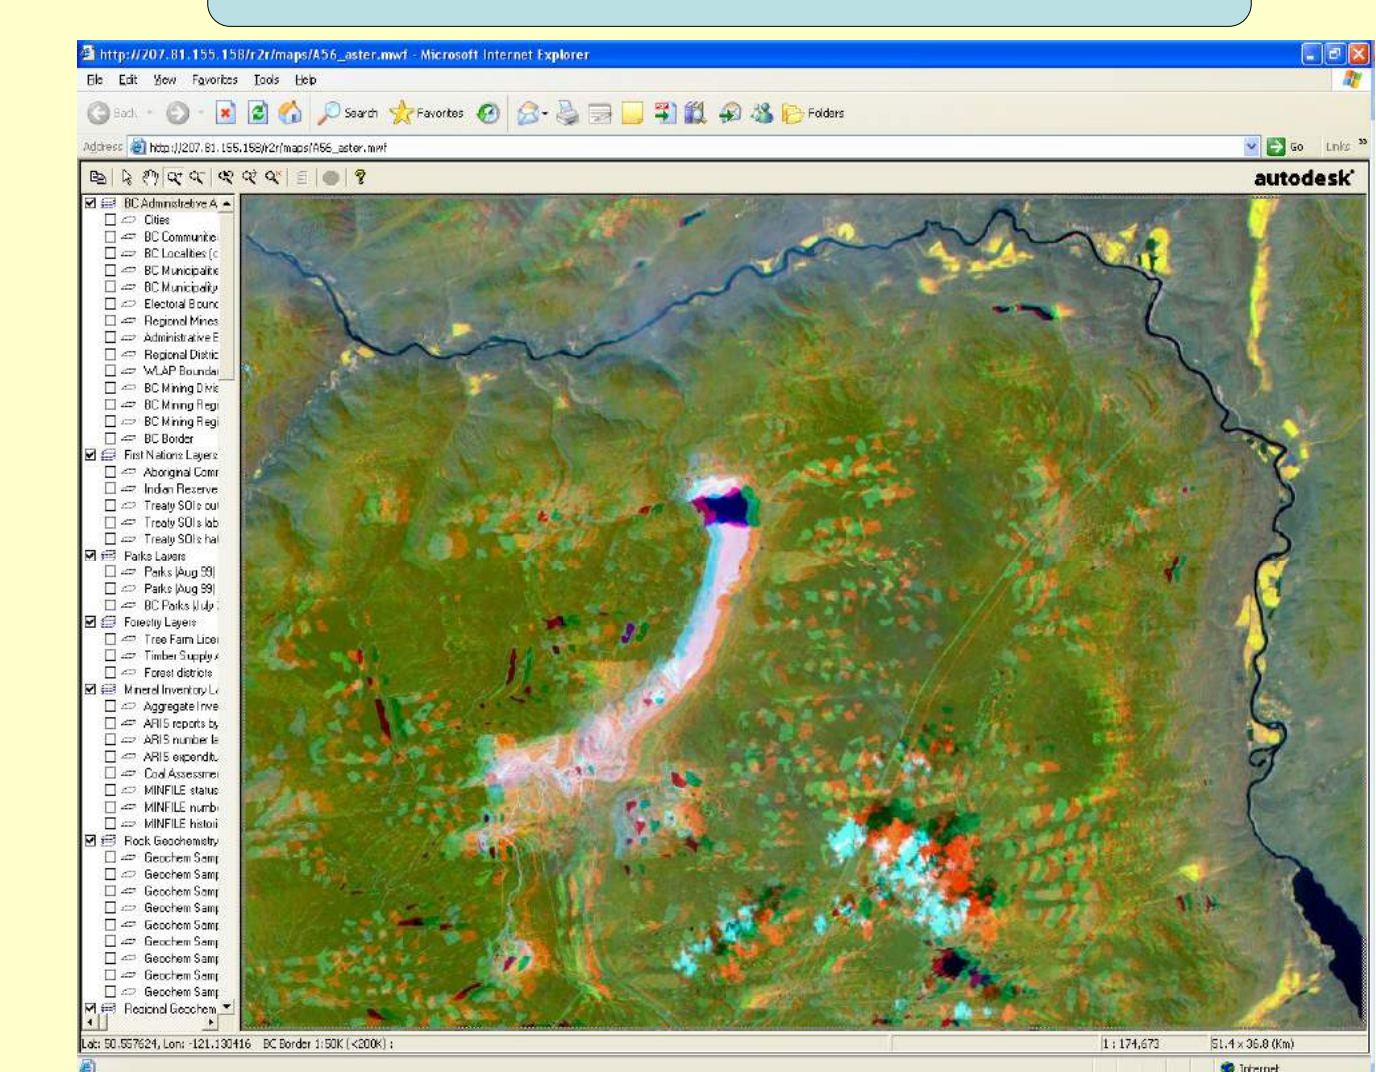

ASTER

Site Navigation

Collection Date

Link to Image Source

Products

Anaglyph MapPlace Map

Low Res Virtual Reality Files

Google Earth

DEM

Download Page

Stereo Pair Images

Mineral Maps

High Res Virtual Reality Files