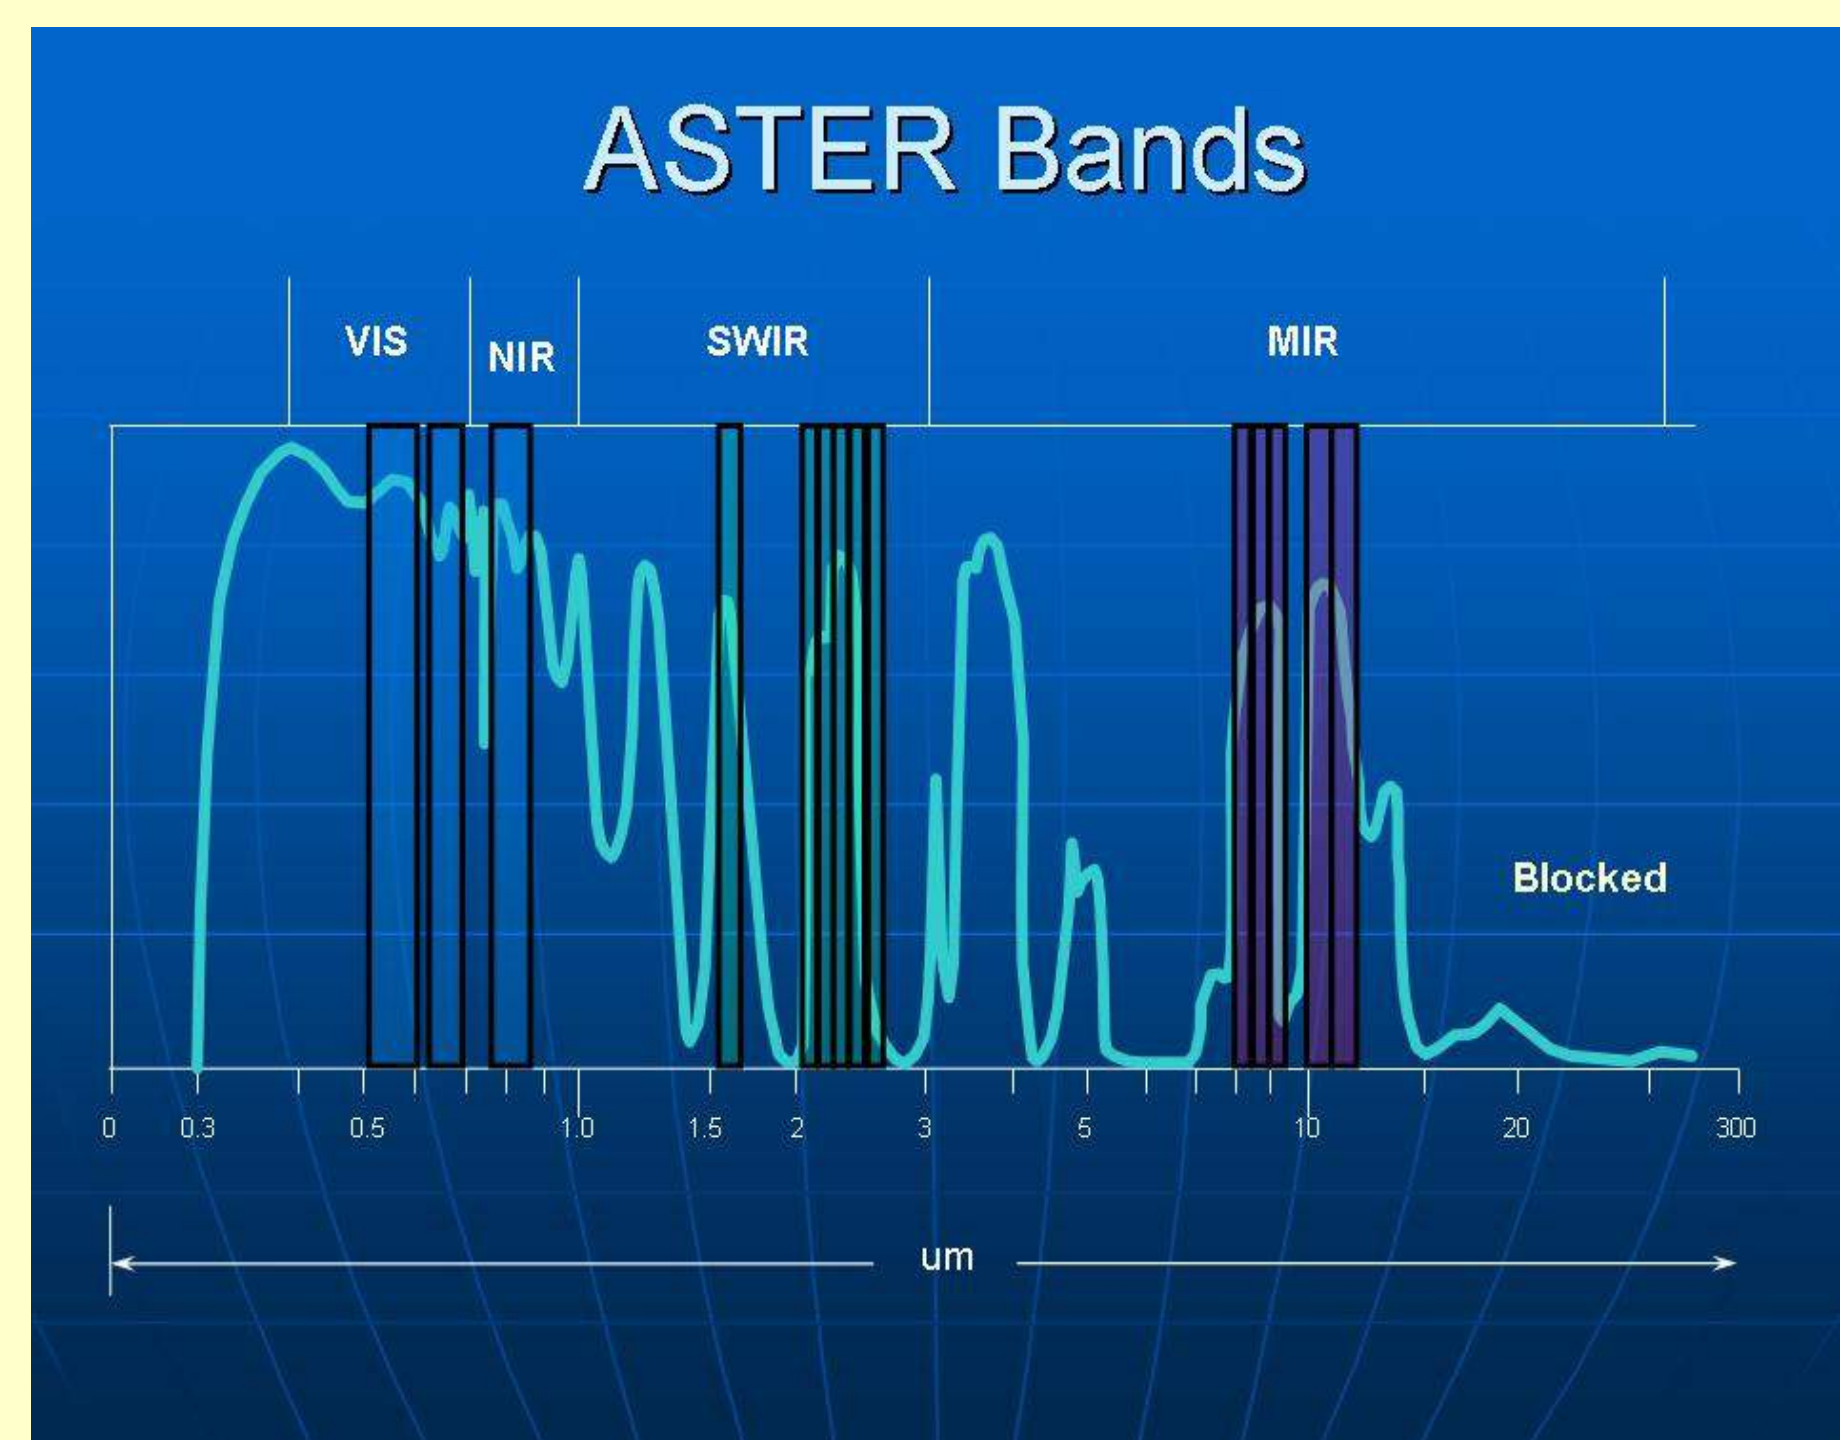

ASTER

Site Navigation

Collection Date

Link to Image Source

Products

Anaglyph MapPlace Map

Low Res Virtual Reality Files

Google Earth

DEM

Download Page

Stereo Pair Images

Mineral Maps

High Res Virtual Reality Files