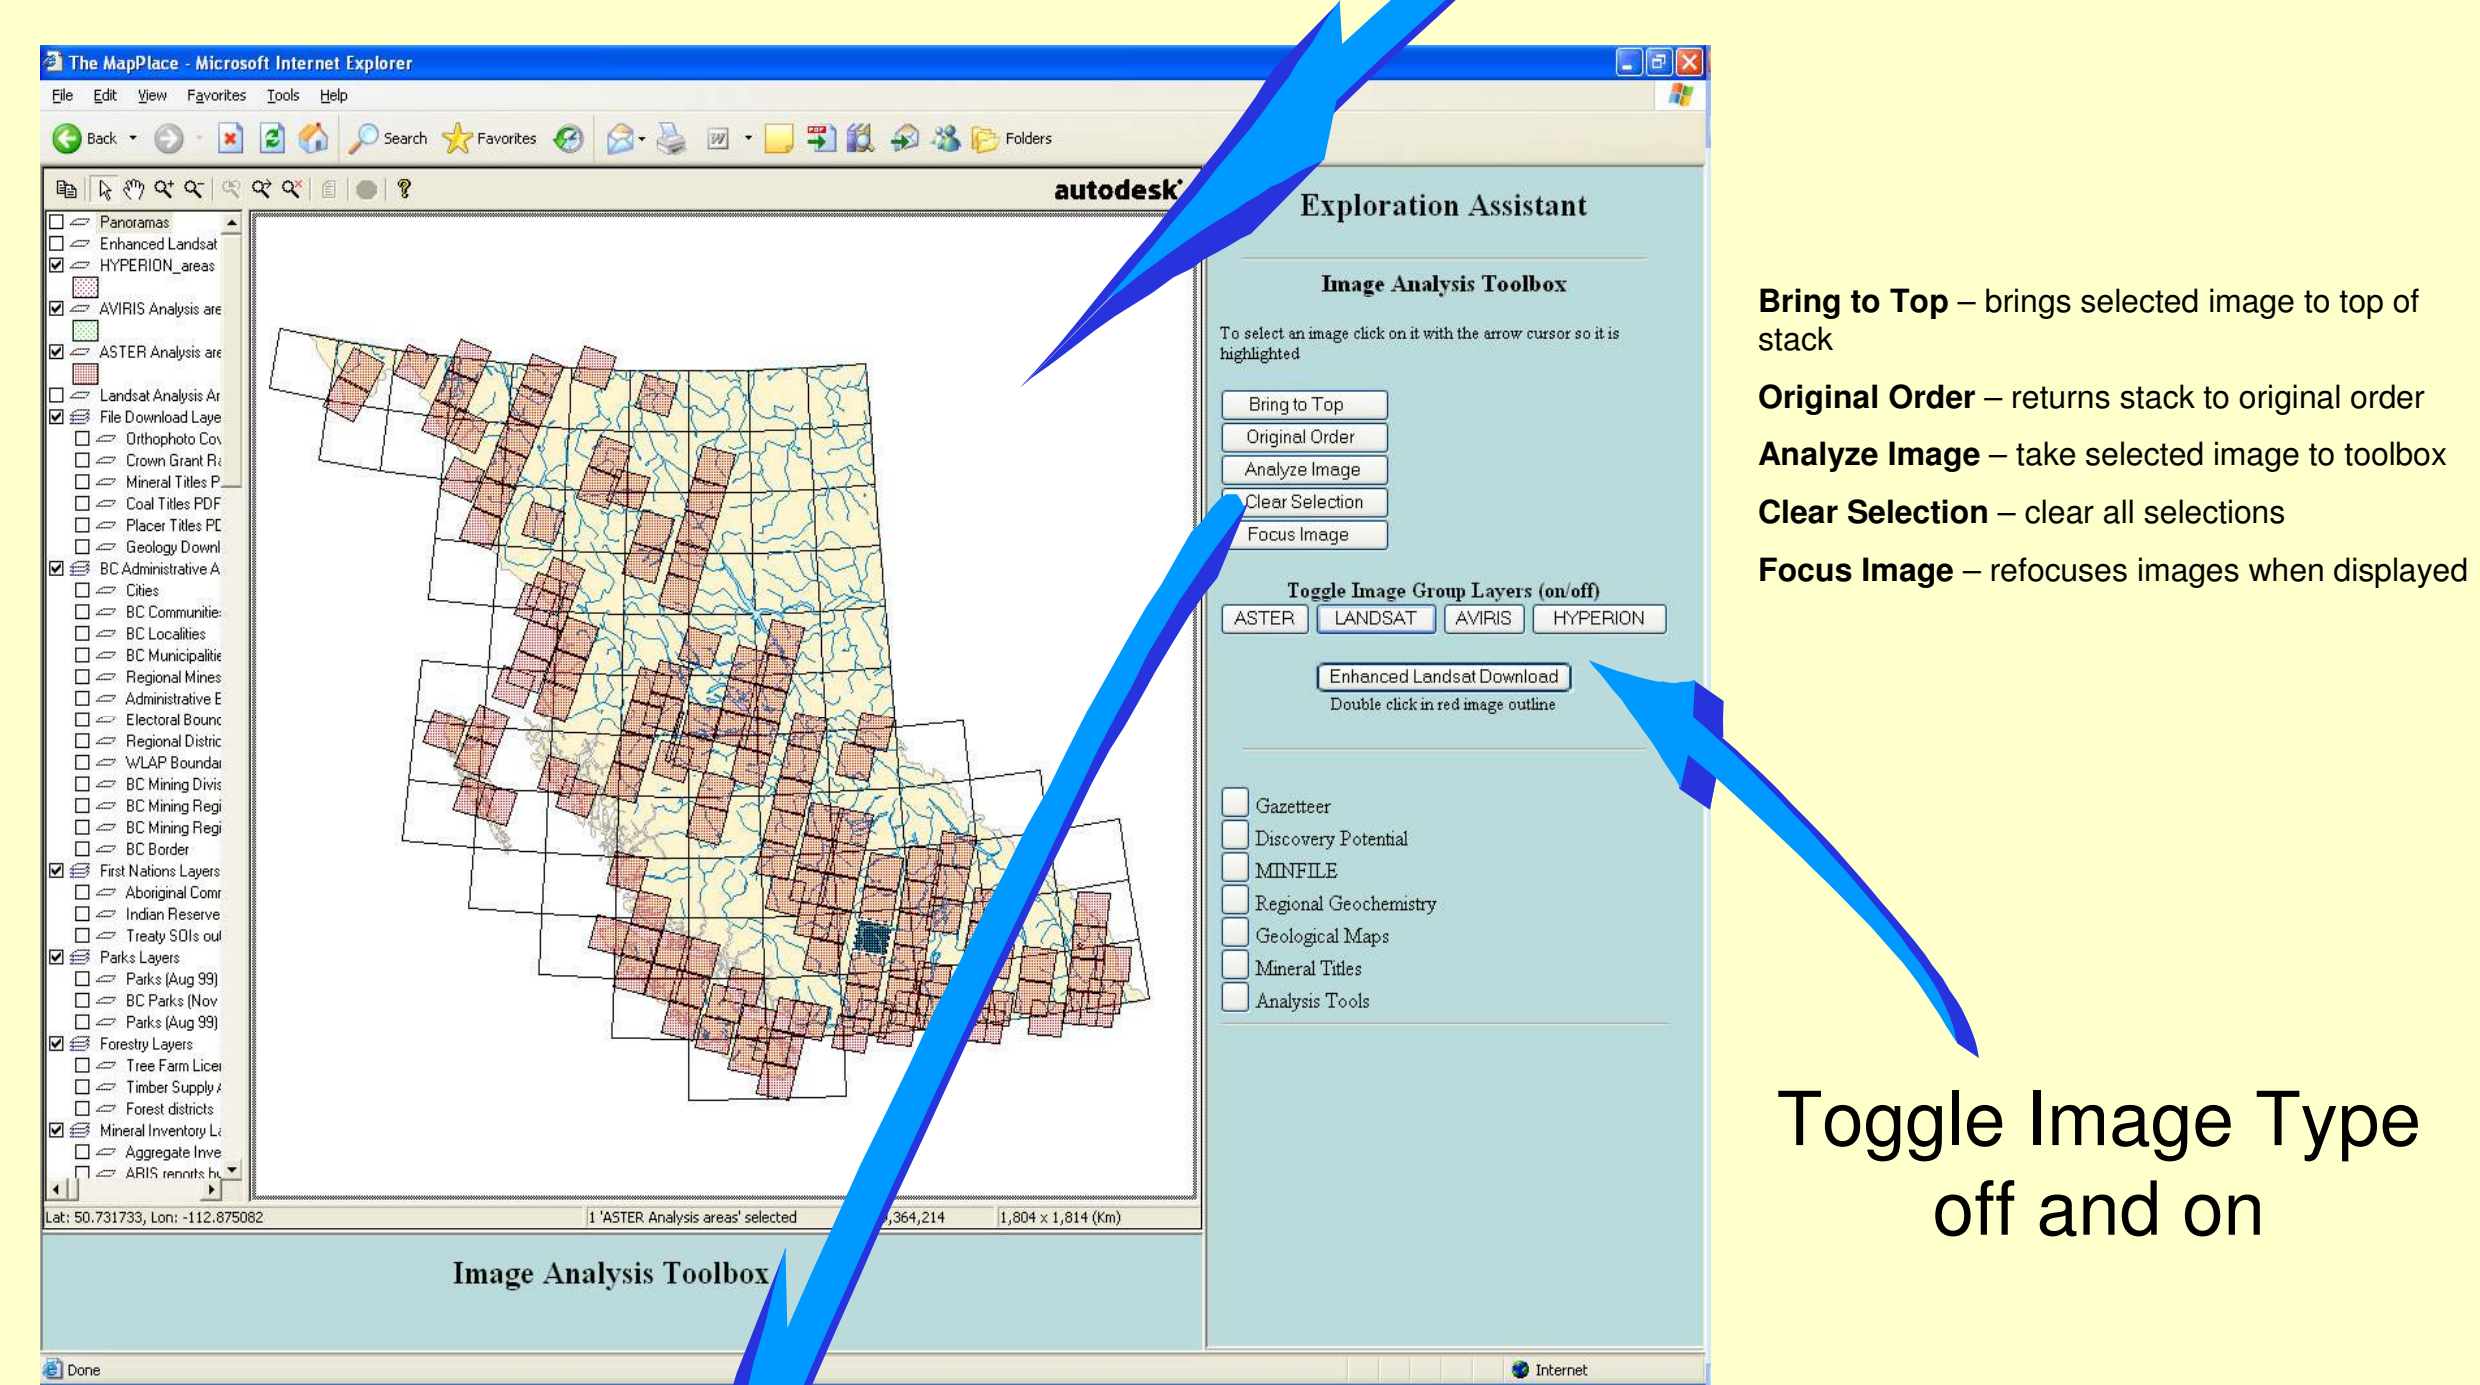

ASTER

Site Navigation

Collection Date

Link to Image Source

Products

Anaglyph MapPlace Map

Low Res Virtual Reality Files

Google Earth

DEM

Download Page

Stereo Pair Images

Mineral Maps

High Res Virtual Reality Files