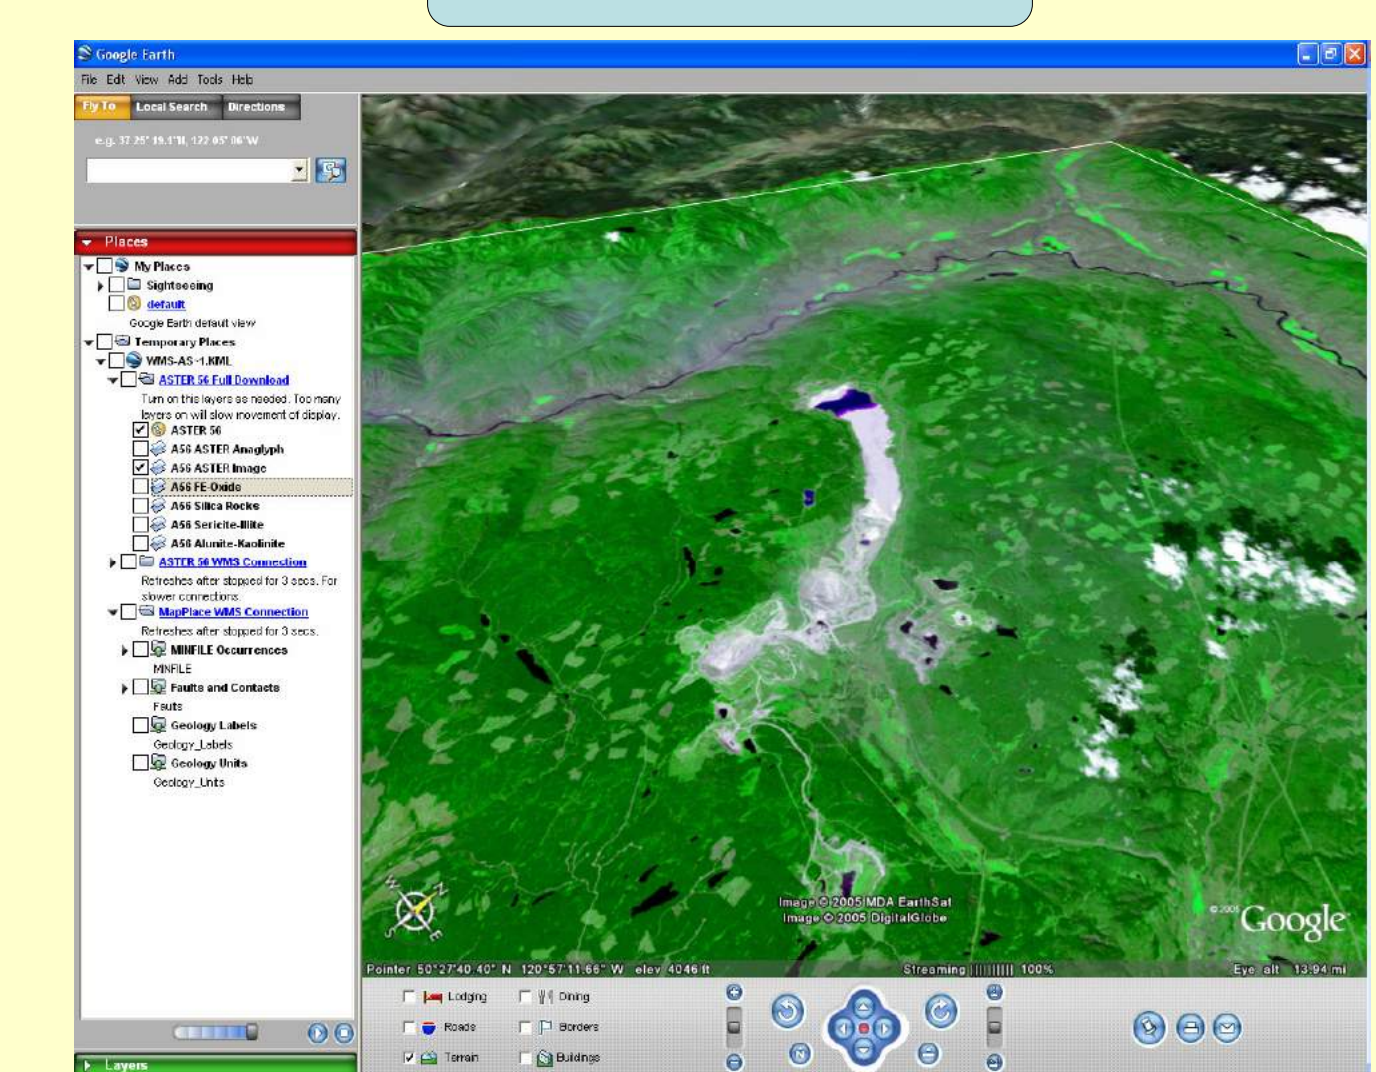

ASTER

Site Navigation

Collection Date

Link to Image Source

Products

Anaglyph MapPlace Map

Low Res Virtual Reality Files

Google Earth

DEM

Download Page

Stereo Pair Images

Mineral Maps

High Res Virtual Reality Files